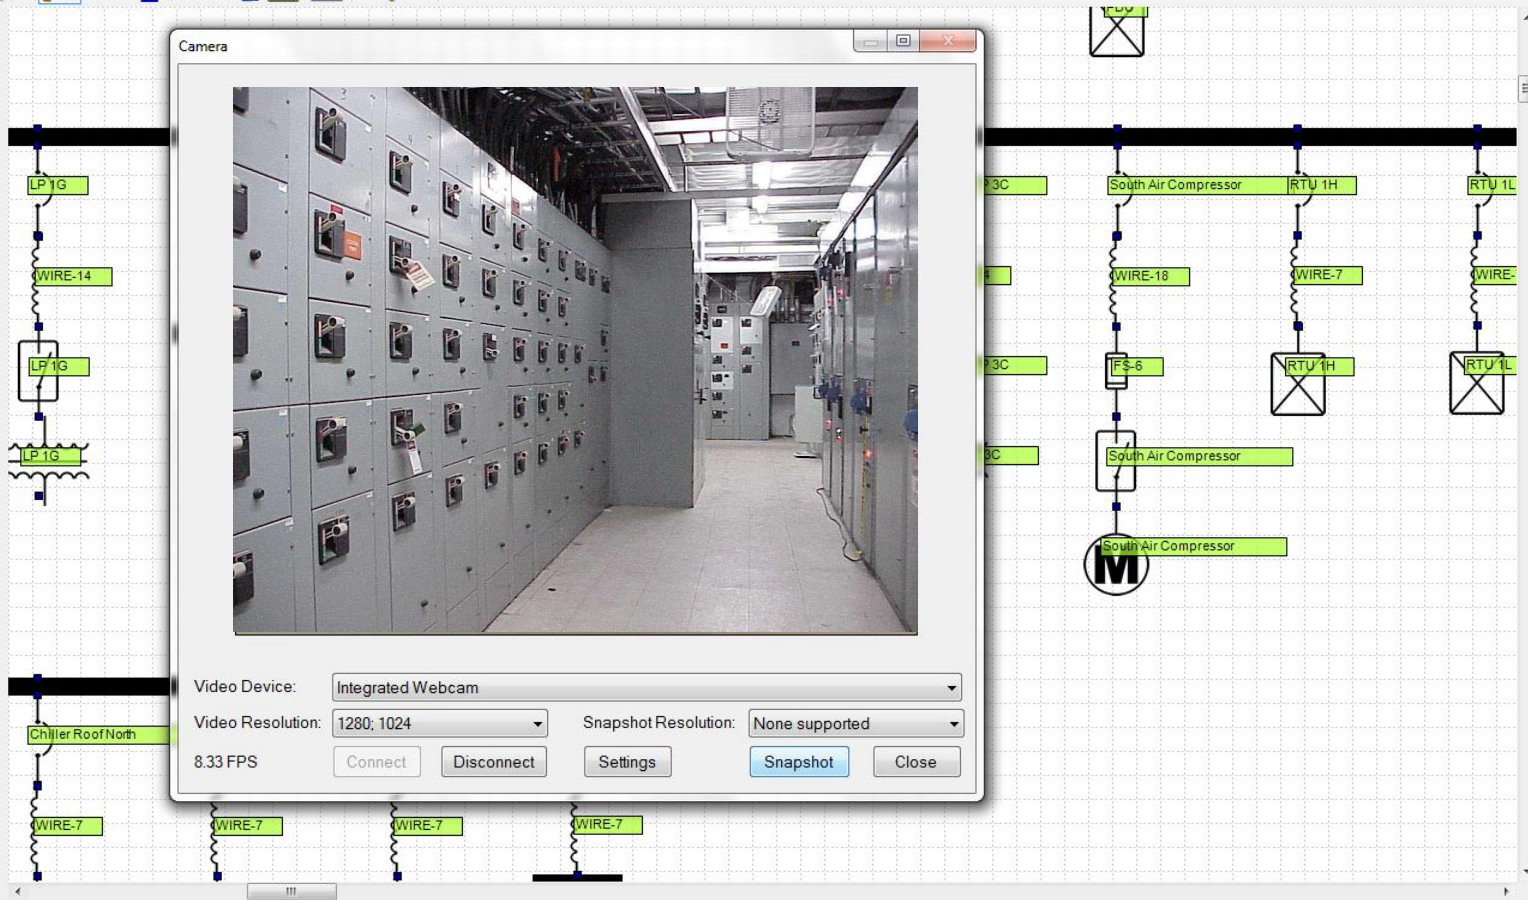

FlashTrack™

Change Management Compliance Tool

- Utility
- Transformer
- Wire
- Circuit Breaker
- Switch
- Fuse
- Bus
- Capacitor
- Transfer Switch
- Motor
- Load Options
- Generator

Camera

Video Device: Integrated Webcam
Video Resolution: 1280; 1024
Snapshot Resolution: None supported
8.33 FPS
Connect Disconnect Settings Snapshot Close